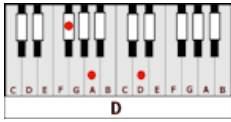

IT'S TIME - Imagine Dragons (D)

GUITAR / KEYBOARD CHORDS:

D = xxo232

A = xo222o

G = 320003

Bm = xx4432

Em = o22000

INTRO: D D

D
So this is what you meant..when you said that you were spent
A **Bm**
And now it's time to build from the bottom of the pit right to the top..Don't hold back
G **D**
Packing my bags and giving the academy a rain check
A
I don't ever wanna let you down
Bm
I don't ever wanna leave this town
G
'Cause after all.....This city never sleeps at night