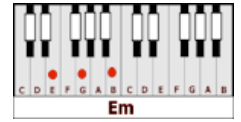

IT'S TIME - Imagine Dragons (D)

GUITAR / KEYBOARD CHORDS:

D = xxo232

A = xo222o

G = 320003

Bm = xx4432

Em = o22000

INTRO: D D

D
So this is what you meant..when you said that you were spent
A **Bm**
And now it's time to build from the bottom of the pit right to the top..Don't hold back
G **D**
Packing my bags and giving the academy a rain check
A
I don't ever wanna let you down
Bm
I don't ever wanna leave this town
G
'Cause after all.....This city never sleeps at night