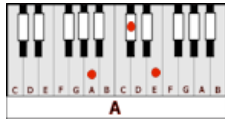

IT'S TIME - Imagine Dragons (D)

GUITAR / KEYBOARD CHORDS:

D = xxo232

A = xo222o

G = 320003

Bm = xx4432

Em = o22000

INTRO: D D

D
So this is what you meant..when you said that you were spent
A **Bm**
And now it's time to build from the bottom of the pit right to the top..Don't hold back
G **D**
Packing my bags and giving the academy a rain check
A
I don't ever wanna let you down
Bm
I don't ever wanna leave this town
G
'Cause after all.....This city never sleeps at night