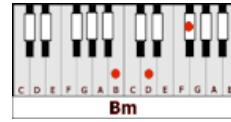

IT'S TIME - Imagine Dragons (D)

GUITAR / KEYBOARD CHORDS:

D = xxo232

A = xo222o

G = 320003

Bm = xx4432

Em = o22000

INTRO: D D

D
So this is what you meant..when you said that you were spent
A **Bm**
And now it's time to build from the bottom of the pit right to the top..Don't hold back
G **D**
Packing my bags and giving the academy a rain check
A
I don't ever wanna let you down
Bm
I don't ever wanna leave this town
G
'Cause after all.....This city never sleeps at night

CHORUS

CHORUS

Bm This road never looked so lonely... **A** This house doesn't burn down slowly **G**
Em **G** **A**
To ashes, to ashes

CHORUS *(a capella)*

(everyone)

(Sustain D to fade out)

CHORUS